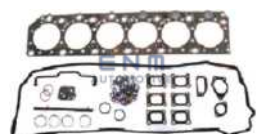

MODEL
KERAX DXI / PREMIUM DXI

DESCRIPTION
Gasket Kit, Cylinder Head
Upper

ENM No
R-66152

OEM No
5001866152